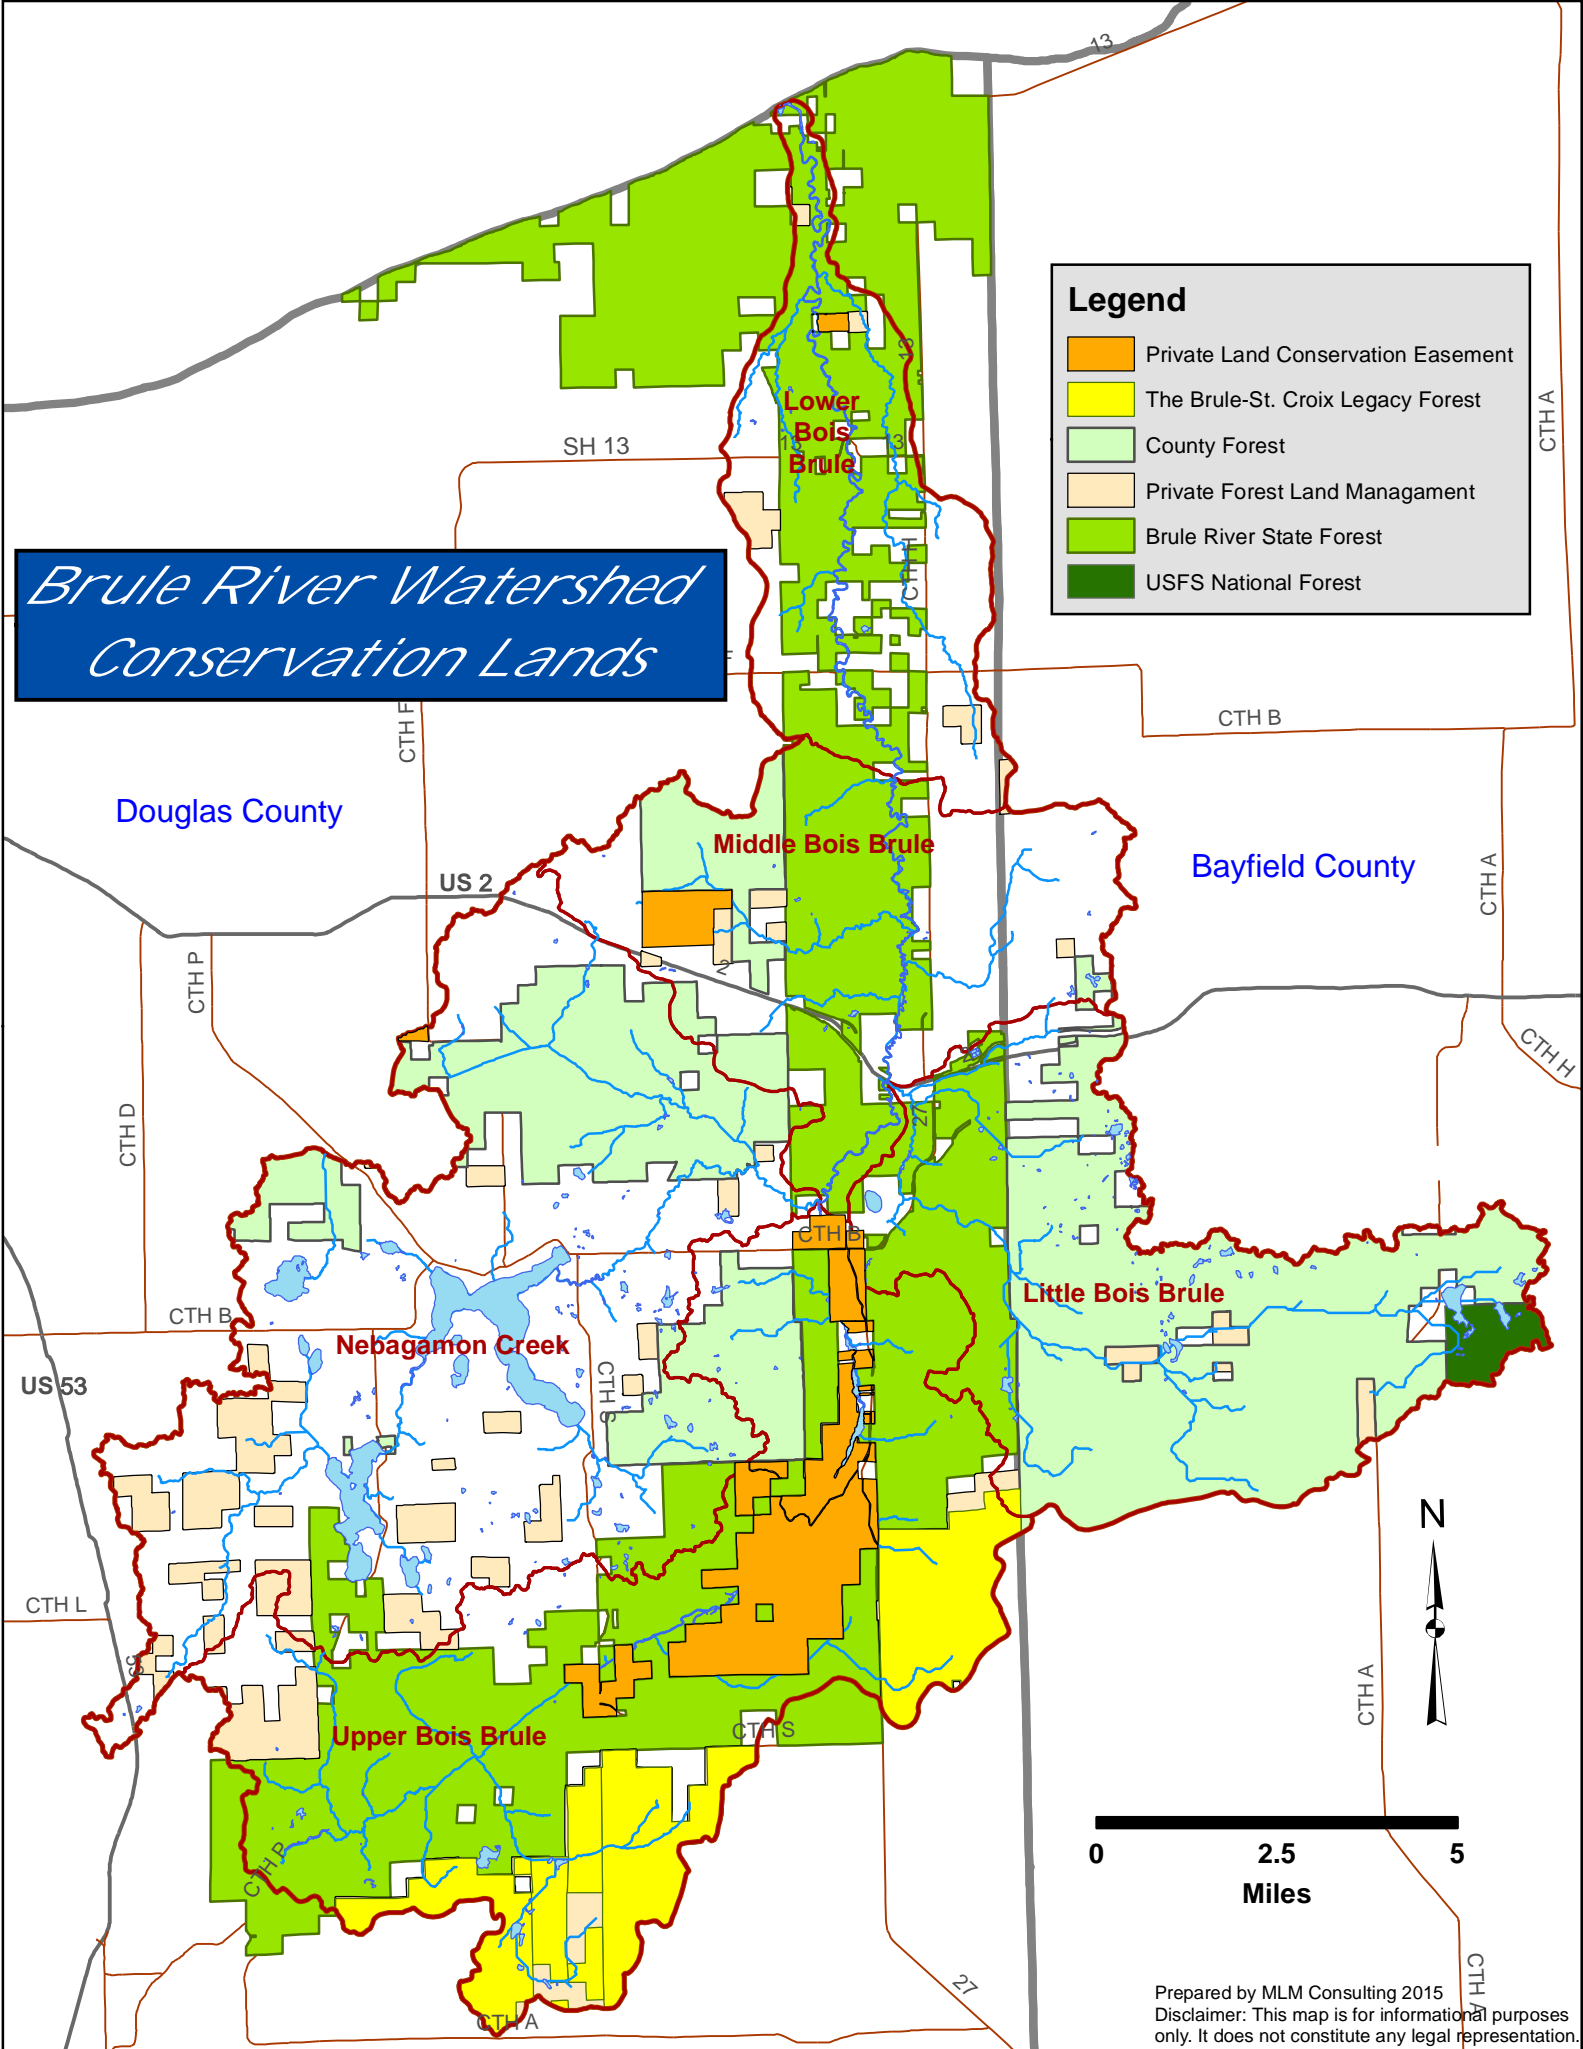

Brule River Watershed Conservation Lands

Legend

- Private Land Conservation Easement
- The Brule-St. Croix Legacy Forest
- County Forest
- Private Forest Land Management
- Brule River State Forest
- USFS National Forest

Prepared by MLM Consulting 2015
Disclaimer: This map is for informational purposes only. It does not constitute any legal representation.